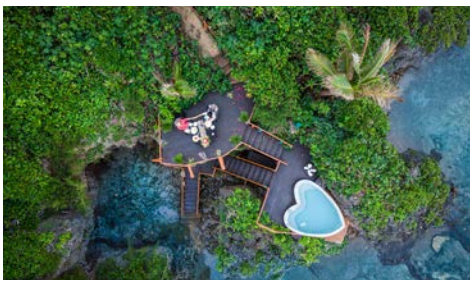

# NAMALE RESORT & SPA

ALL-INCLUSIVE FIJIAN ESCAPE WITH 20% SAVINGS

Savor a romantic dinner for two

Spend sun-soaked days on golden beaches

Replenish with pampering a spa treatment

Relax in spacious Honeymoon bure accommodations

Discover the delights of the local culture

Transporting guests into a world of unrivaled bliss, immerse in warm island breezes, sparkling Koro Sea waters and mesmerizing sunsets at the all-inclusive Fijian retreat. Wrap yourself in luxury at this beachfront resort with secluded bures, private plunge pools and residences, enjoying farm-to-table cuisine, award-winning spa, two pools, private waterfall and dive center. Journese® can handcraft your secluded escape with all classes of air service, private transportation, airport lounge access and immersive activities, for a truly engaging experience.